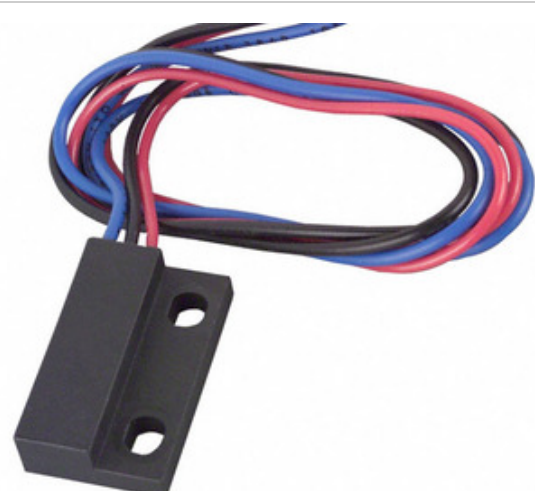

Hamlin / Littelfuse

55140-3H-04-E

Partiya raqami:

Ishlab chiqaruvchi / Tovar:

Mahsulot tavsifi

Ma'lumot sahifalari:

RoHS maqomi

Ship From

Yuk tashish usuli

55140-3H-04-E

Hamlin / Littelfuse

SENSOR HALL DIGITAL W LEADS CONN

 55140-3H-04-E.pdf

 Qo'rg'oshin bepul / RoHS mos keladi

Gongkong

DHL/Fedex/TNT/UPS/EMS

Rasm tasviri bo'lishi mumkin. Mahsulot detallari uchun texnik xususiyatlarga qarang.

TAKLIF SO'ROVI

55140-3H-04-E ning texnik xususiyatlari

| | |
|-----------------------------------|--|
| PARTIYA RAQAMI | 55140-3H-04-E |
| ISHLAB CHIQUARUVCHI | Hamlin / Littelfuse |
| TA'RIF | SENSOR HALL DIGITAL W LEADS CONN |
| QO'RG'OSHIN VAZIYAT / ROHS HOLATI | Qo'rg'oshin bepul / RoHS mos keladi |
| TAFSILOTI RO'YXAT |  55140-3H-04-E.pdf |
| VOLTAJ - TA'MINOT | 3.8 V ~ 24 V |
| TURI | Hall Effect Switch |
| BEKOR QILISH USLUBI | Wire Leads with Connector |
| SERIES | 55140 |
| PAKET / SUMKASI | Rectangular, Wire Leads |
| CHIQUISH TURI | Digital |
| ISHLASH HARORATI | -40°C ~ 100°C (TA) |
| CHIQUISH KERAK | - |
| ISHLASH KERAK | - |
| NAMLIK SEZGIRLIGI DARAJASI (MSL) | 1 (Unlimited) |
| QO'RG'OSHIN VAZIYAT / ROHS HOLATI | Lead free / RoHS Compliant |
| CHASTOTANI | 10kHz |
| MUKAMMAL TAVSIF | Magnetic Hall Effect Switch Magnet, South Pole Digital Wire Leads with Connector Rectangular, Wire Leads |
| AKTUATOR MATERIALI | Magnet, South Pole |